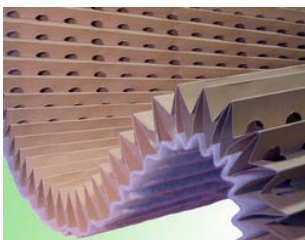

Filter efficiency

Unlike traditional filters, the efficiency increases as the filter fills with paint; depending on the quality of the paint, efficiency reaches 98.5% (dry extract).

Rigidity

The shape of the folds is designed to give the PROCART H SUP filter significant rigidity.

Constant air flow

With the PROCART H SUP filter, the paint installation maintains a constant and regular air speed until the filter is saturated.

Regular and homogeneous manufacturing process

The completely automatic manufacturing process ensures the PROCART H SUP filter has no punching flaws or irregular gaps between folds thus providing efficient filtration.

Economic and high performance

With its accordion folds, its load capacity is high and as such it lasts much longer than traditional filters; a real economic advantage.

Characteristics

Depth	55mm + 15mm
Recommended airspeed	0.5 to 1 M/S
Depression	0.50 M/S 13 PA
Load loss – new state (mm of water column)	1.5 for 0.75m/s (15PA)
Maximum load loss (mm of water column)	13p for 0.75m/s (127PA)