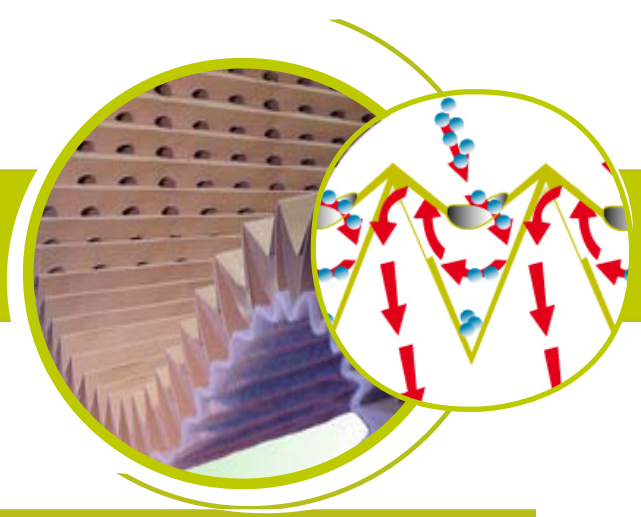

PROCART H SUP

High extraction efficiency filter cardboard and non-woven polyester.

The PROCART H SUP filter is ideal to collect all airborne particles mainly coming from paint, powders, UV varnishes and from any powder paints. This filter is a PROCART filter combined with a final layer of non-woven polyester, 150g/m² to provide a high retention capacity and extremely fine filtration.

Advantages

High overspray retention

The PROCART H SUP filter has an overspray load capacity of 12kg/m², i.e. a higher retention capacity than traditional filters.

Double filtration

The thicker layer of non-woven polyester added to the Kraft paper of the PROCART H SUP filter offers even finer filtration than the PROCART H filter.

Filter efficiency

Unlike traditional filters, the efficiency increases as the filter fills with paint; depending on the quality of the paint, efficiency reaches 98.5% (dry extract).

Rigidity

The shape of the folds is designed to give the PROCART H SUP filter significant rigidity.

Constant air flow

With the PROCART H SUP filter, the paint installation maintains a constant and regular air speed until the filter is saturated.

Regular and homogeneous manufacturing process

The completely automatic manufacturing process ensures the PROCART H SUP filter has no punching flaws or irregular gaps between folds thus providing efficient filtration.